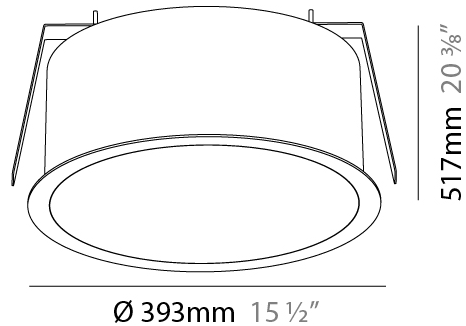

GENERAL

Series: Sign
Brand: Prolicht
Division: Architectural
Mounting Type: Recessed
Mounting Location: Ceiling
Subcategory: Ambient

PHYSICAL

Shape: Round
Diameter (mm): 393
Diameter (in): 15 1/2
Height (mm): 175
Height (in): 6 7/8
Ceiling Thickness (mm): 10 / 12.5 / 15 / 25 / 30
Ceiling Thickness (in): 3/8 or 1/2 or 9/16 or 1 or 1 3/16
Min. Recessing Depth (mm): 175
Min. Recessing Depth (in): 6 7/8
Light Distribution: Direct
Weight (kg): 4.327
Weight (lbs): 9.539
Diffuser: PMMA - Opal or Micro-Prism
Fixture Finish: SSR / BKV / CWI / CRY / HAB / LAG / UFT / ITA / RUA / RUR / MIC / FTG / MYG / TWT / LOD / PUS / FRO / FUP / KIA / POP / BLS / SPG / MEY / GOH / GUM / CHC / COM / ABZ / JAG / OBR / MOS / ROR
Fixture Material: Extruded Aluminum / Steel
Cut-out Measurements: 380mm / 14 15/16"

ELECTRICAL

Lamp Type: LED (Zhaga Standard)
Input Wattage (W): 25.3 / 22 (4000K)
Total Output Wattage (W): 23 / 20 (4000K)
Dimming: Tri-Mode (Non-Dimming and Phase Dimming (120Vac only) and 0-10V Dimming)
Driver Included: Yes
Driver Location: Integrated
Driver Type: Constant Current - Universal
Driver Class: Class 2
Input Voltage (V): 120 - 277
Constant Current (MA): 700

LED

Color Temperature (°K): 3000 / 4000
Max. Delivered Lumen (lm): 2110 / 2068 / 1930
CRI: >80 CRI
Efficiency (%): 68
Lamp Life (hrs): 50000

OPTICAL

RATINGS AND CERTIFICATIONS

Certified By: Certified for North American Standards
IP rating: IP20